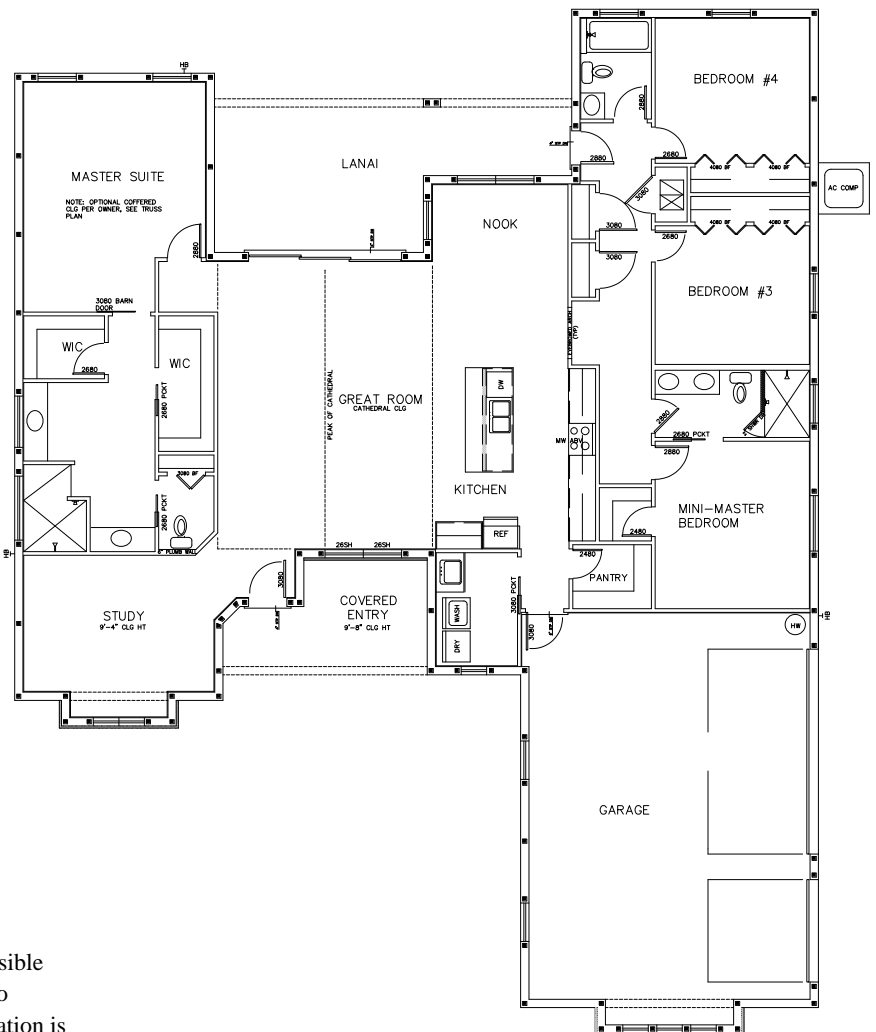

## The Taylor

4 Bedrooms  
3 Bathrooms  
Living Area  
2551 Sq Ft

A/C Living Area	2551 sq ft
Garage	743 sq ft
Covered Entry	121 sq ft
Lanai	266 sq ft
<b>Total Under Roof</b>	<b>3681 sq ft</b>

**LEADING**  **EDGE**  
*Builders*

[www.leadingedgebuilders.com](http://www.leadingedgebuilders.com)

Leading Edge Builders, LLC strives to produce the best possible product and home designs. Therefore, we reserve the right to change plans, specifications and prices without notice. Elevation is an Artistic Rendering. Square footage is approximate.